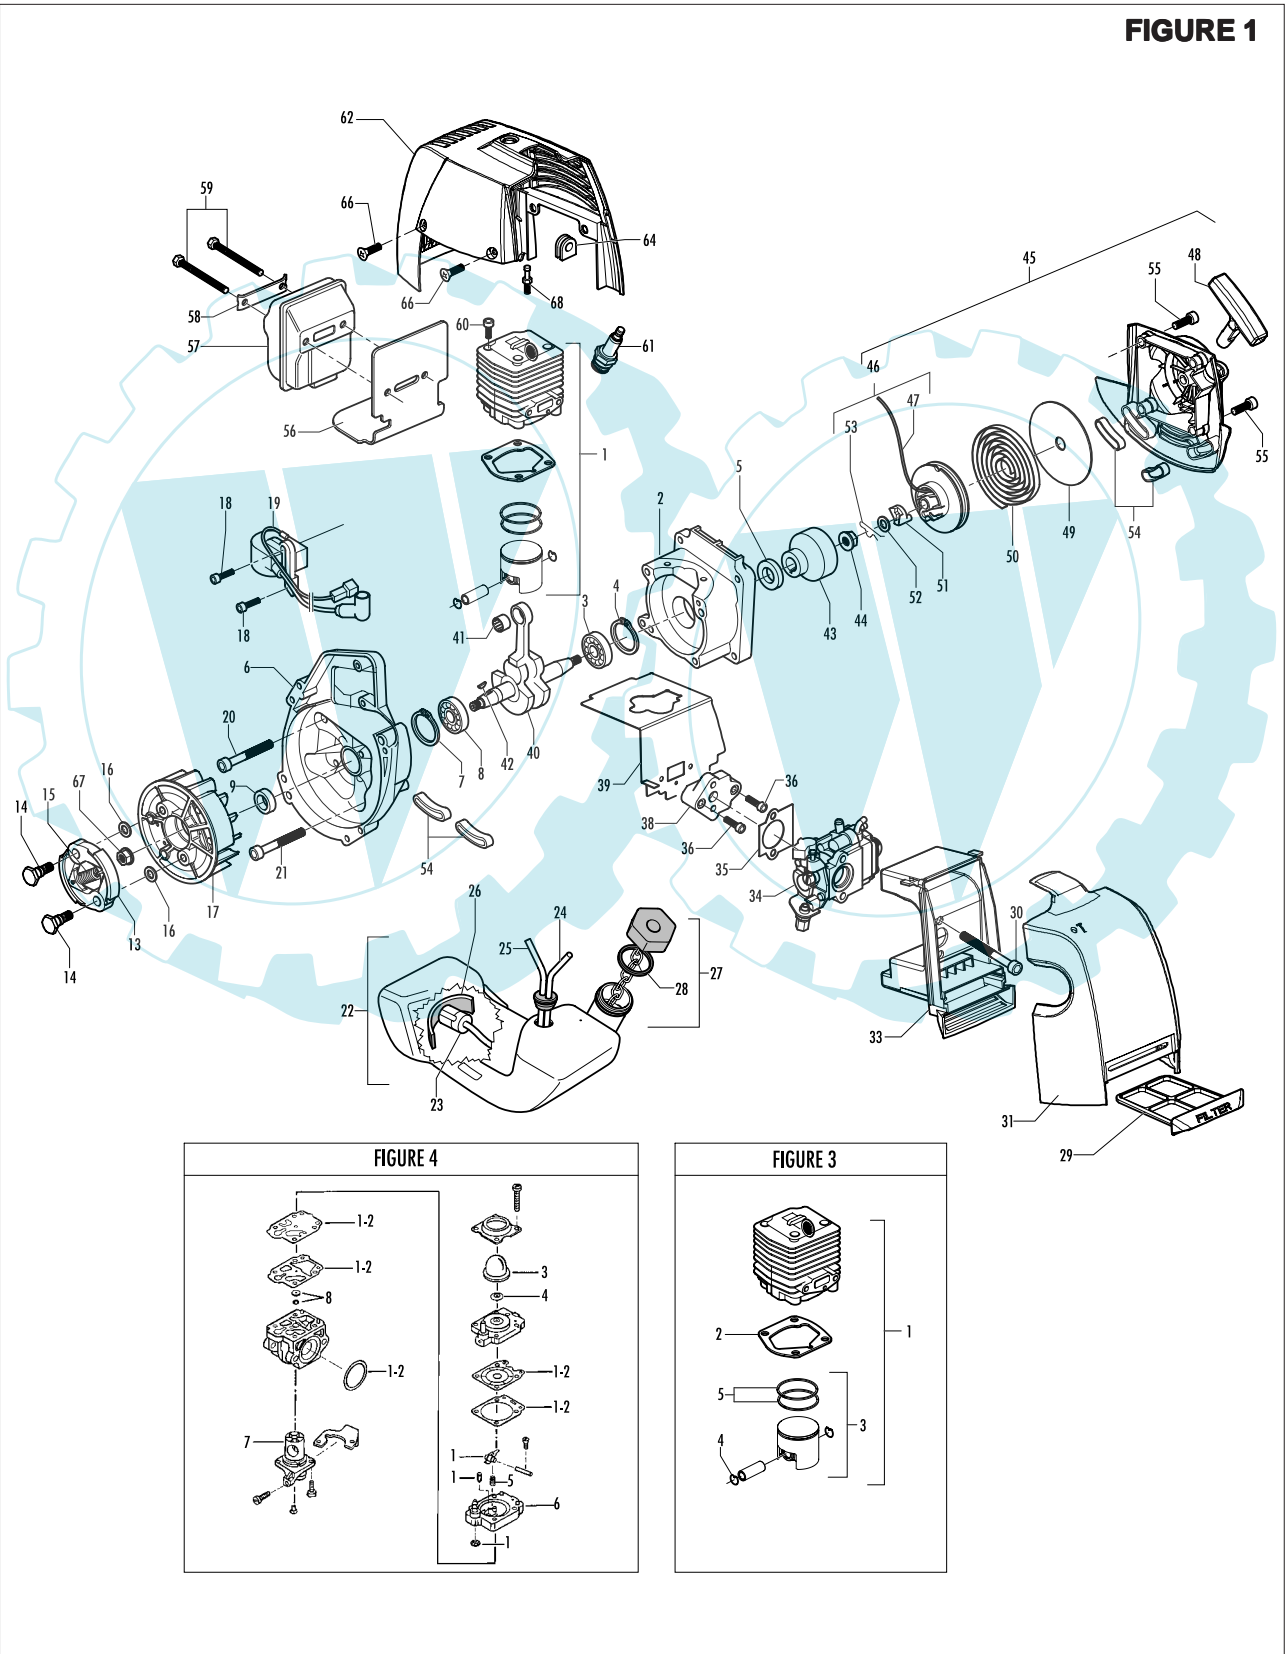

brand	MCCULLOCH

date	MAR/03	SHEET 1/4

Model	Prefix
ELITE 4730X PRO	01

Product number
953900392

FIGURE 1