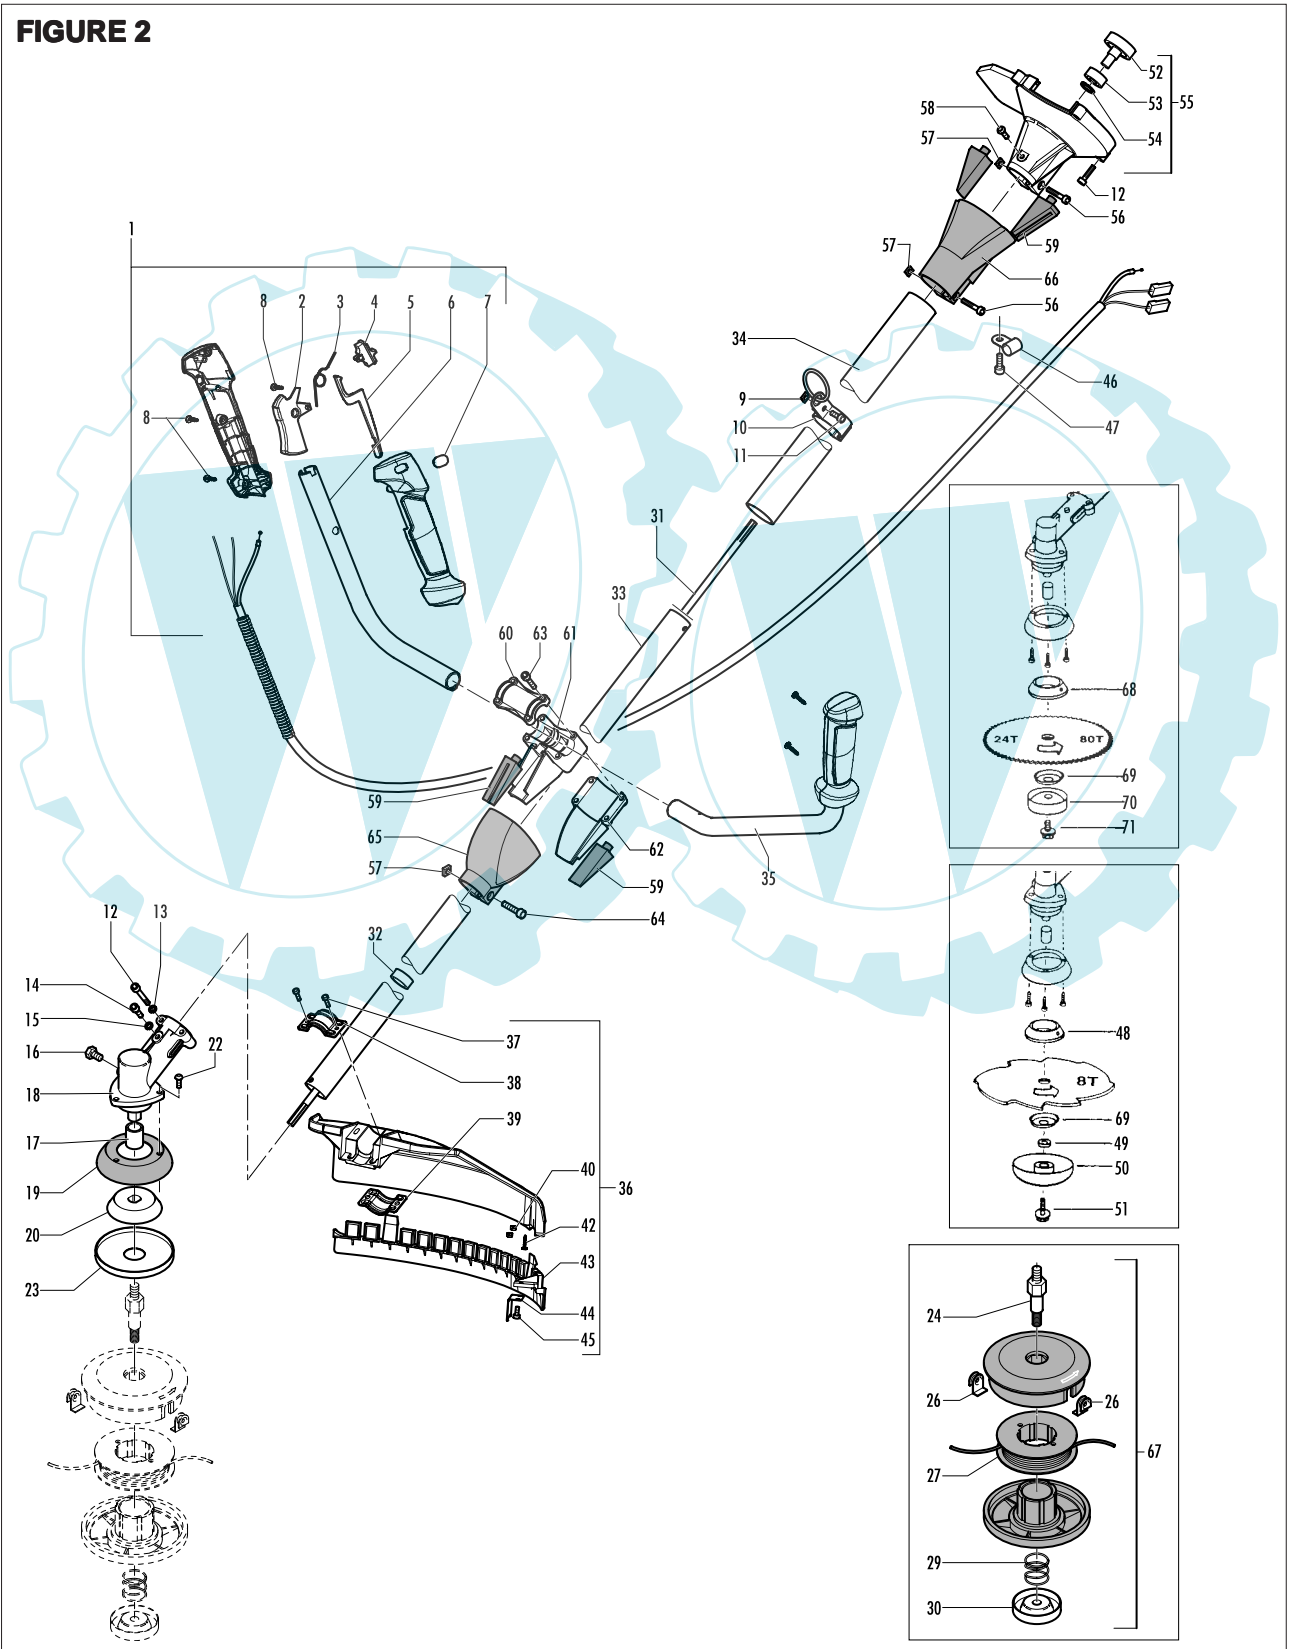

brand	MCCULLOCH

date	MAR/03	SHEET 3/4

Model	Prefix
ELITE 4730X PRO	01

Product number
953900392

FIGURE 2